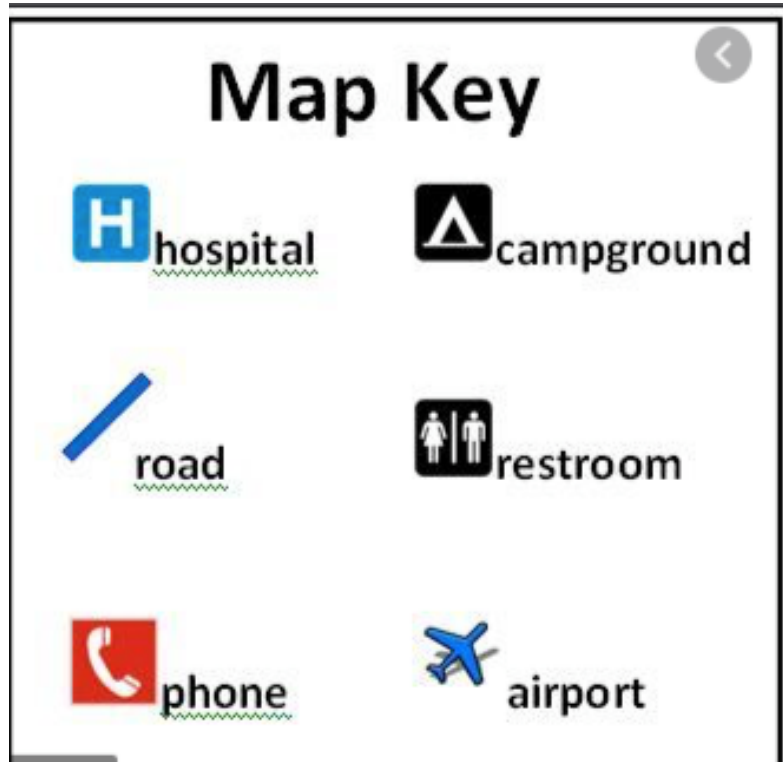

Geography

Drawing a map

What is an aerial view?

Aerial views are when the view is from above, like you are looking down on to the area.
You will draw your map as an aerial view.

What is a key?

Keys are used to symbolise something on a map.

We draw little pictures to show where something is on a map.

Your task

- 1) Hide an object in a room in your house.
- 2) Draw an aerial map of the room.
- 3) Create a key using symbols.
- 4) Mark the hidden object with an X on your map.
- 5) Can a family member use the map to find the object?